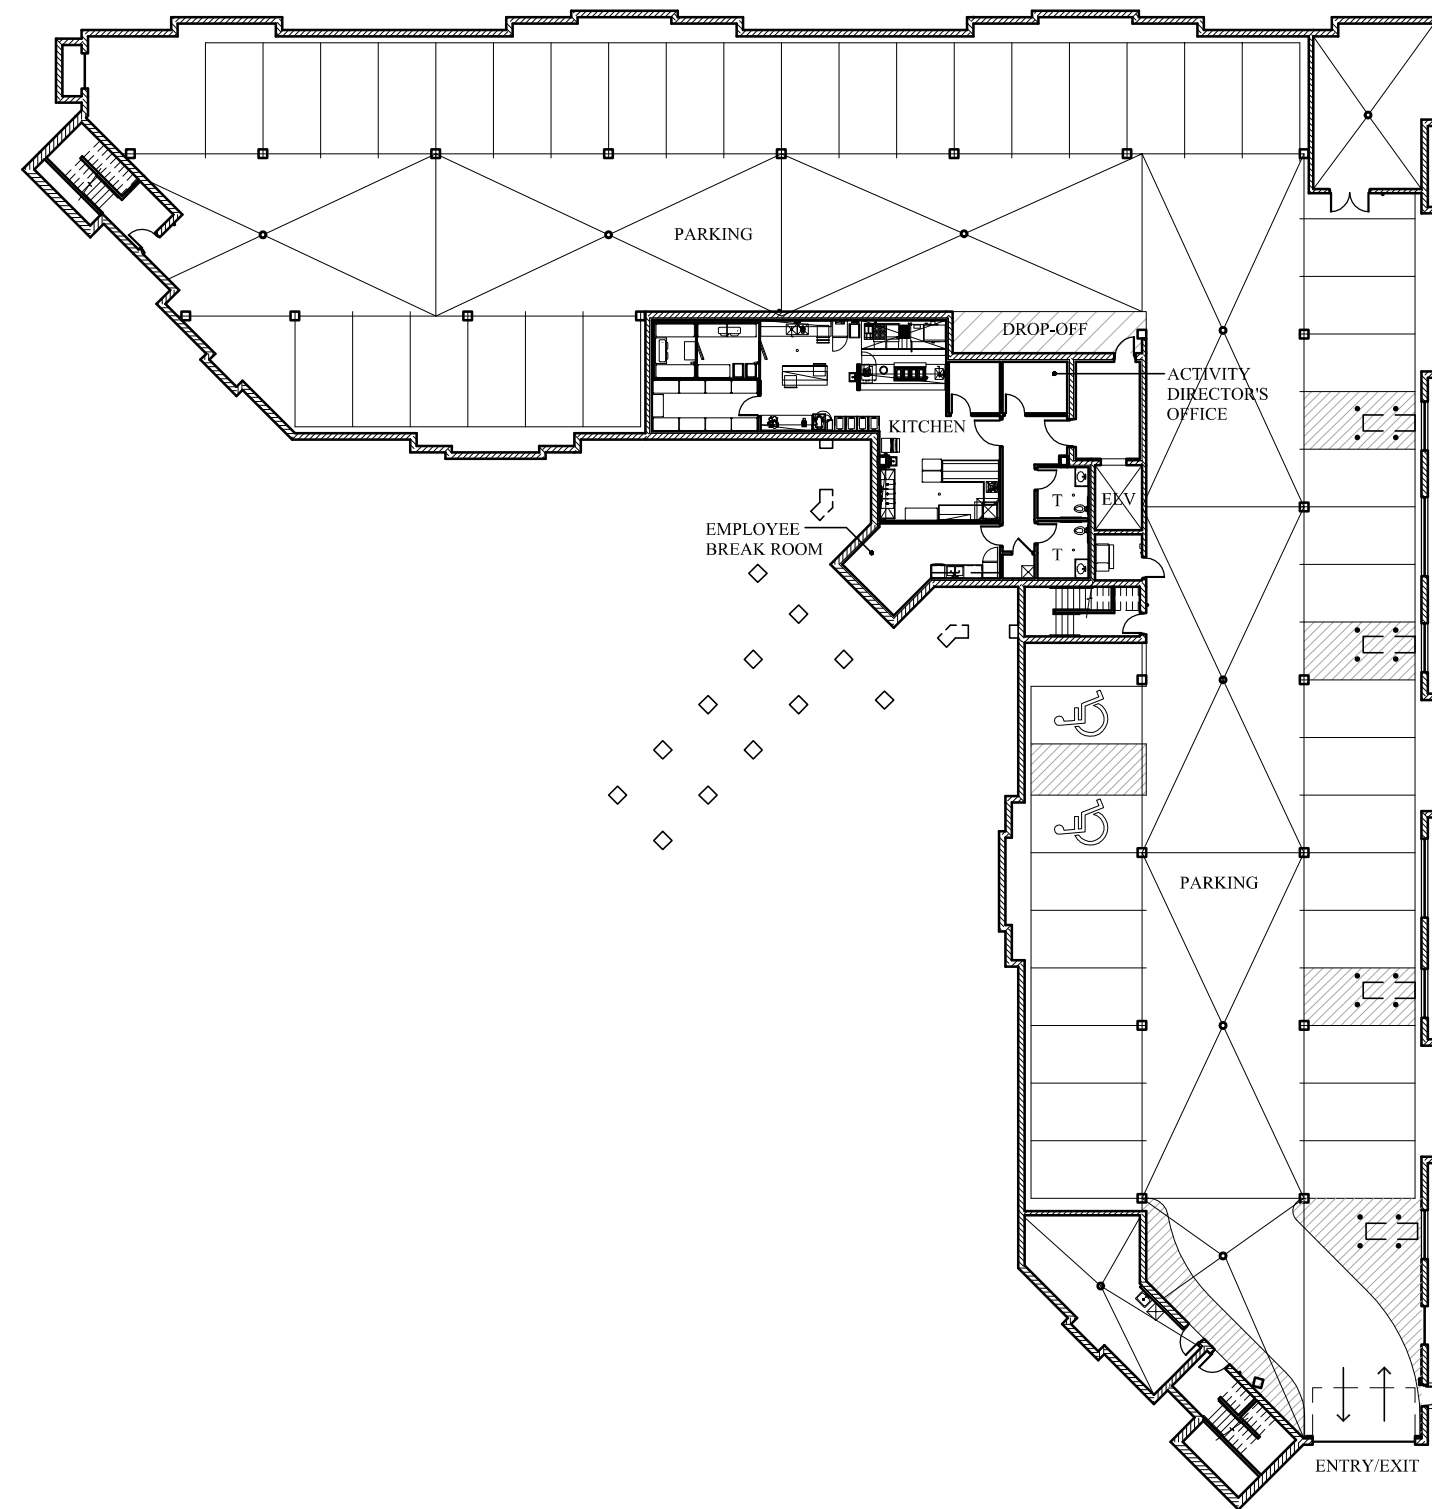

THE WILLOWS  
AT ARBOR LAKES  
SENIOR LIVING

BASEMENT FLOOR PLAN